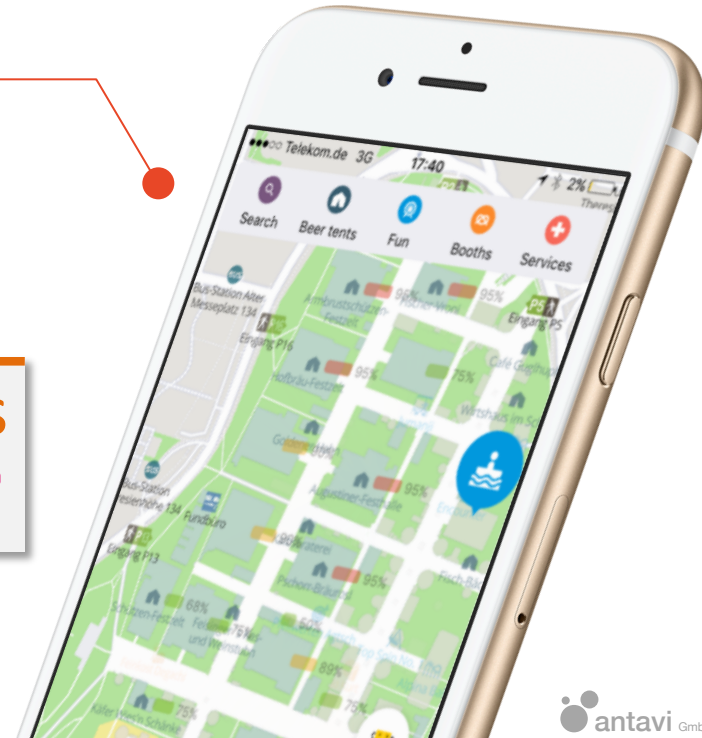

Communication

Insights

Show Case: Oktoberfest

Sensing & Feedback

AI-supported occupancy estimation for visitor information

Project Partners

✉ sebastian@antavi.ch

Featured in